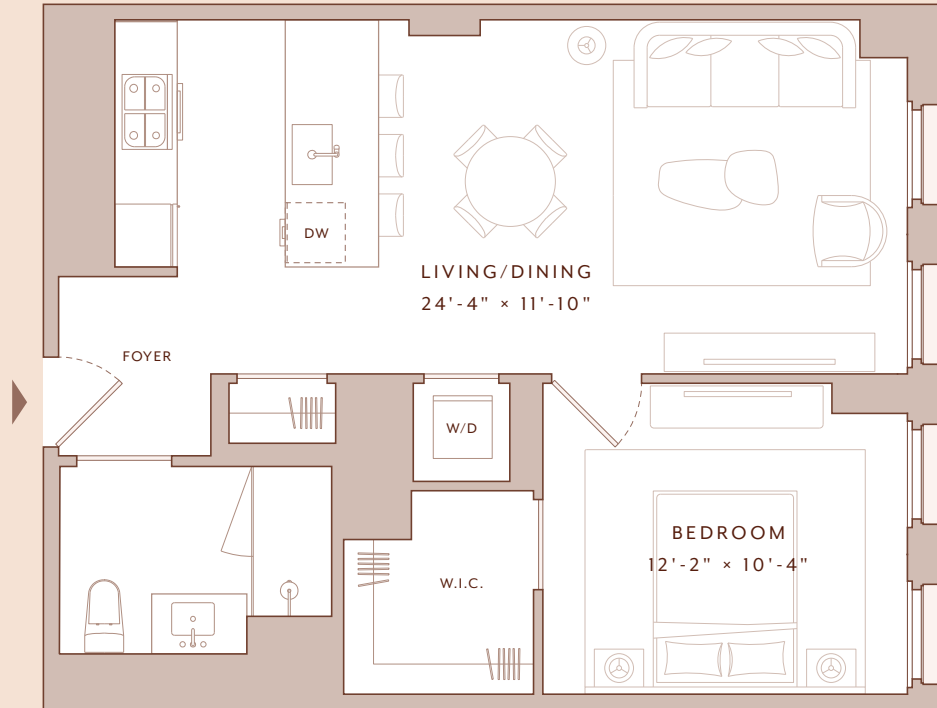

MABEL

CHELSEA

RESIDENCE

206-706

1 BEDROOM
1 BATHROOM

All dimensions are approximate and subject to construction changes and omissions. Plans and dimensions may also contain minor variations from floor to floor. The artist representation and interior/exterior decorations, finishes, plantings, appliances and furnishings are provided for illustrative purpose only. All residential units are rented unfurnished. Equal Housing Opportunity. Handicap Accessible.